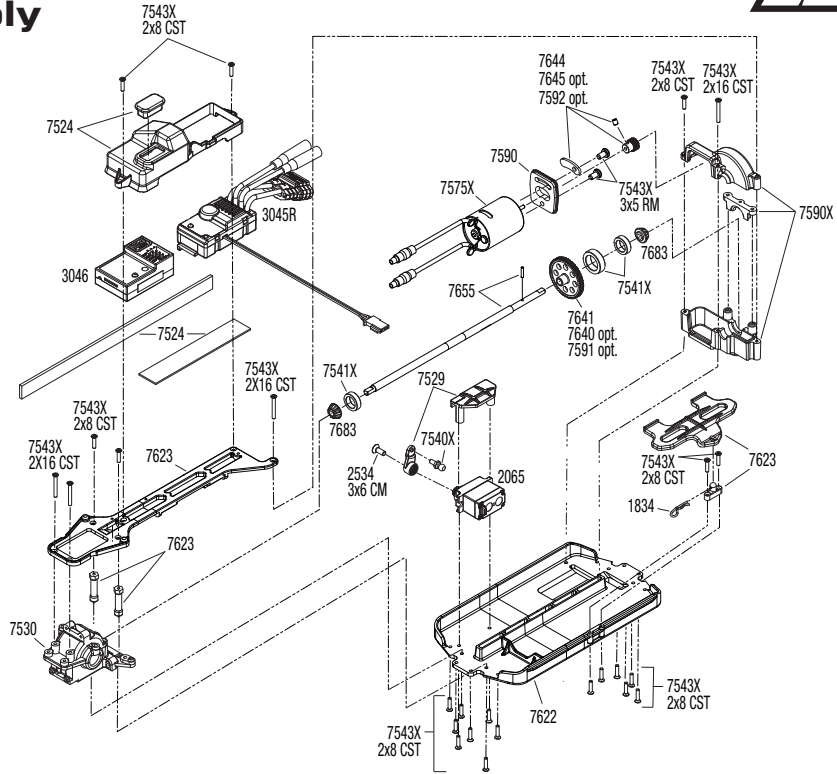

DESERT PRERUNNER

Front Assembly Model 76064-5

Specifications on this page are subject to change without notice. Every attempt has been made to ensure the accuracy of this drawing; however, LaTrax cannot be held responsible for typographical or other errors.

See Parts List for a complete listing of optional accessories.

REV 180314-R02

DESERT PRERUNNER

Chassis Assembly Model 76064-5

See Parts List for a complete listing of optional accessories.

Specifications on this page are subject to change without notice. Every attempt has been made to ensure the accuracy of this drawing; however, LaTrax cannot be held responsible for typographical or other errors.

REV 180314-R02

DESERT PRERUNNER

Rear Assembly Model 76064-5

Specifications on this page are subject to change without notice. Every attempt has been made to ensure the accuracy of this drawing; however, LaTrax cannot be held responsible for typographical or other errors. See Parts List for a complete listing of optional accessories.

REV 180314-R02