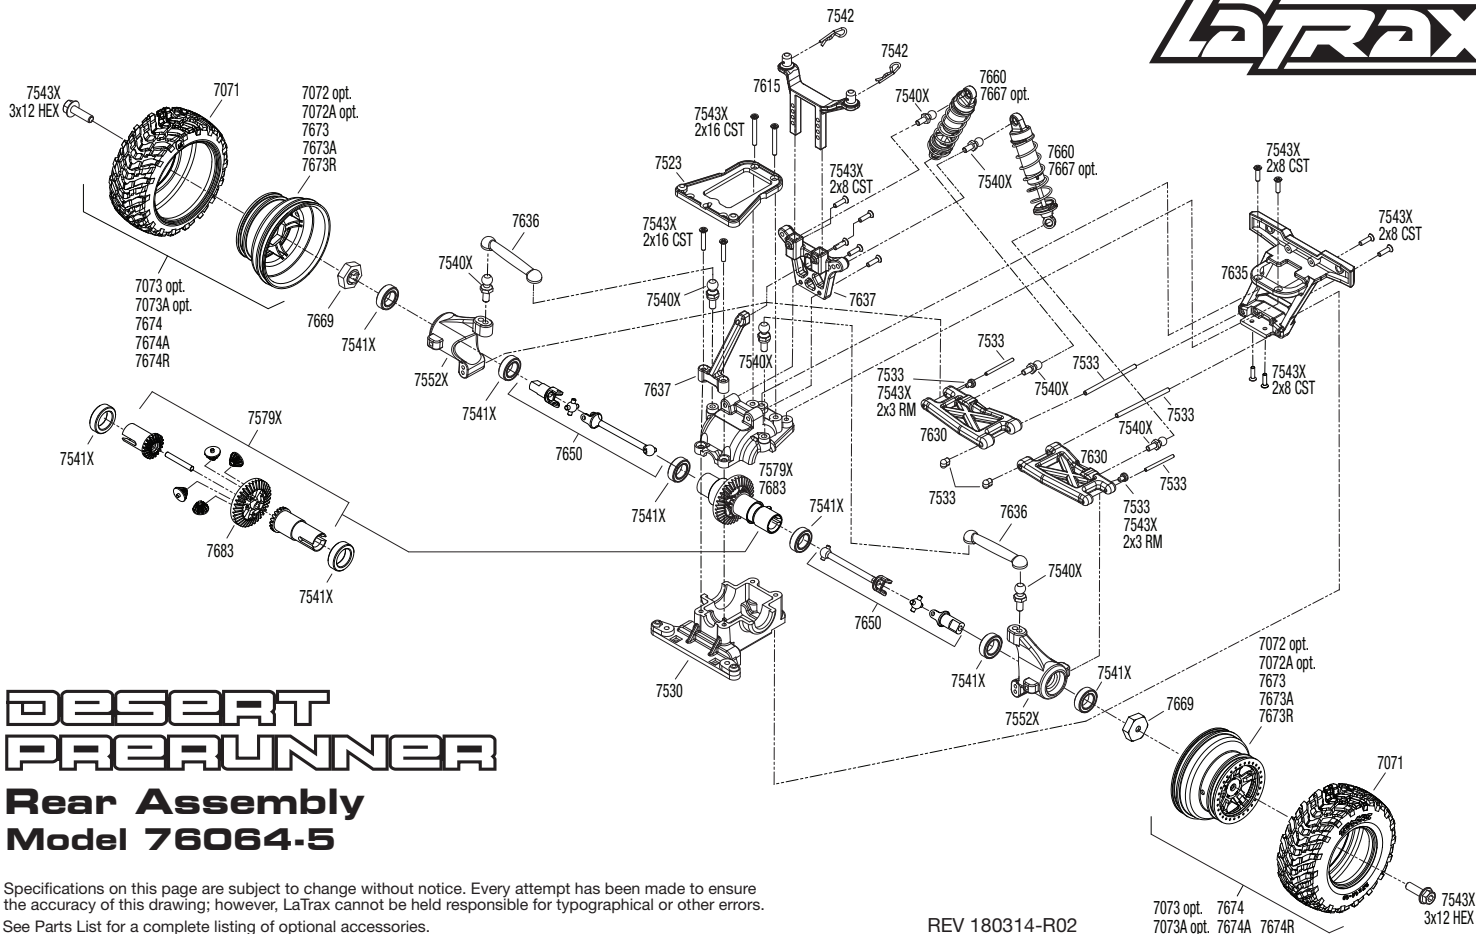

DESERT PRERUNNER

Front Assembly Model 76064-5

Specifications on this page are subject to change without notice. Every attempt has been made to ensure the accuracy of this drawing; however, LaTrax cannot be held responsible for typographical or other errors.

See Parts List for a complete listing of optional accessories.

REV 180314-R02

DESERT PRERUNNER

Chassis Assembly Model 76064-5

See Parts List for a complete listing of optional accessories.

Specifications on this page are subject to change without notice. Every attempt has been made to ensure the accuracy of this drawing; however, LaTrax cannot be held responsible for typographical or other errors.

REV 180314-R02

DESERT PRERUNNER

Rear Assembly Model 76064-5

Specifications on this page are subject to change without notice. Every attempt has been made to ensure the accuracy of this drawing; however, LaTrax cannot be held responsible for typographical or other errors. See Parts List for a complete listing of optional accessories.

REV 180314-R02