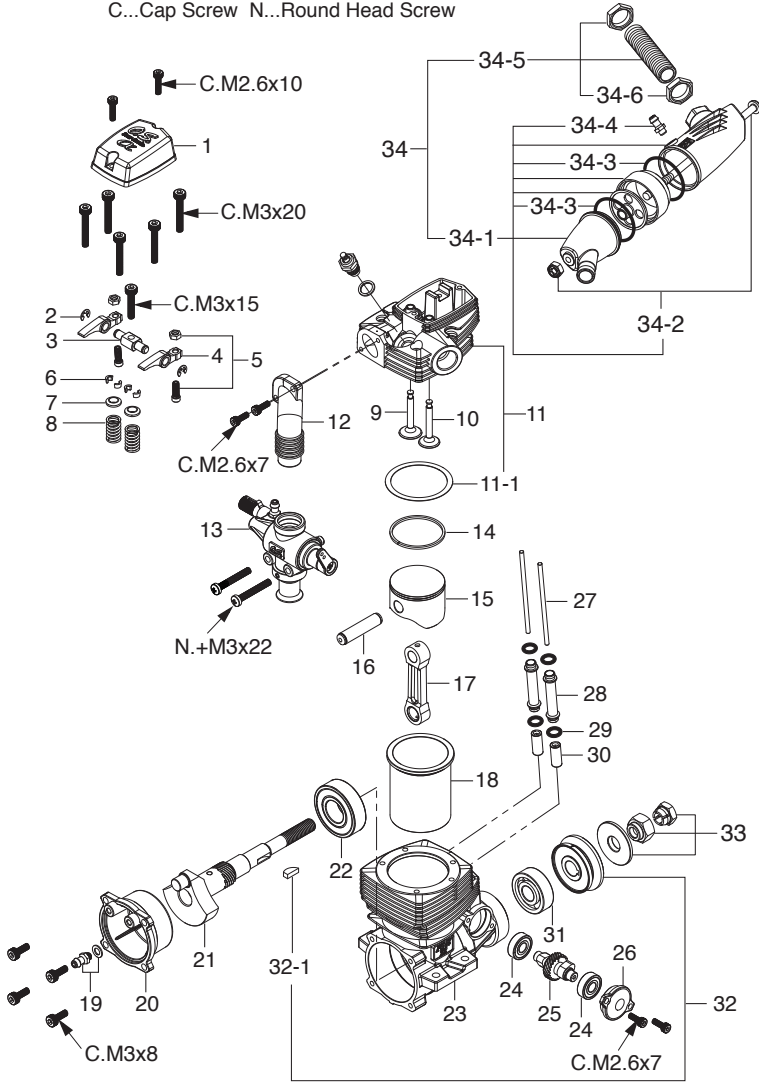

ENGINE EXPLODED VIEW & PARTS LIST

* Type of screw

C...Cap Screw N...Round Head Screw

CAP SCREW SETS (10pcs./sets)

Code No.	Size	Pcs. used in an engine
79871020	M2.6x7	Cam Cover Retaining Screw (2pcs.) Intake Manifold Retaining Screw (2pcs.)
79871030	M2.6x10	Rocker Cover Retaining Screw (2pcs.)
79871110	M3x8	Cover Plate Retaining Screw (4pcs.)
79871150	M3x15	Rocker Support Retaining Screw (1pc.)
79871200	M3x20	Cylinder Head Retaining Screw (5pcs.)

CARBURETOR EXPLODED VIEW & PARTS LIST

* Type of screw

N...Round Head Screw S...Set Screw

No.	Code No.	Description
1	44881970	Needle Assembly
1-1	24981837	"O" Ring (2pcs.)
1-2	26381501	Set Screw
2	27381940	Needle Valve Holder Assembly
2-1	26711305	Ratchet Spring
3	44381100	Carburetor Body
4	22681953	Fuel Inlet (No.1)
5	46115000	Carburetor Rubber Gasket (1pc.)
6	45581820	Rotor Guide Screw
7	45582300	Mixture Control Valve Assembly
7-1	46066319	"O" Ring (L) (2pcs.)
7-2	24881824	"O" Ring (S) (2pcs.)
8	44381200	Carburetor Rotor
9	22081408	Throttle Lever Assembly
9-1	22081313	Throttle Lever Retaining Screw
10	44381300	Velocity Stack
10-1	26381501	Set Screw
11	45581700	Carburetor Retaining Screw (2pcs.)