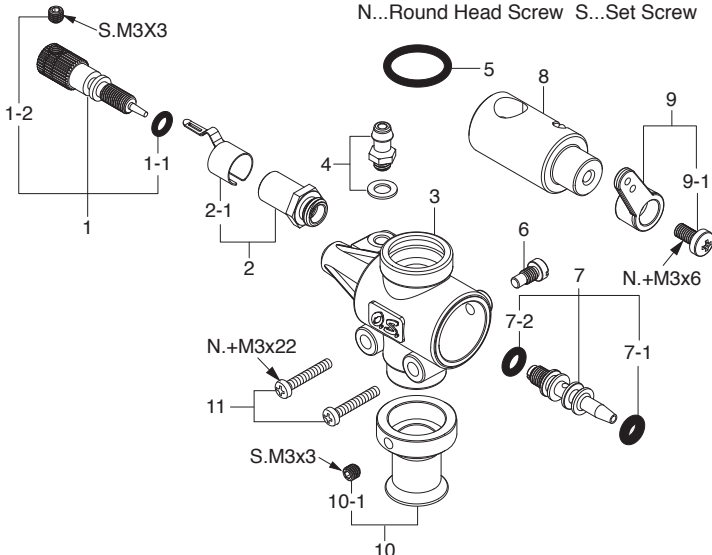

ENGINE EXPLODED VIEW & PARTS LIST

* Type of screw

C...Cap Screw N...Round Head Screw

CAP SCREW SETS (10pcs./sets)

Code No.	Size	Pcs. used in an engine
79871020	M2.6x7	Cam Cover Retaining Screw (2pcs.) Intake Manifold Retaining Screw (2pcs.)
79871030	M2.6x10	Rocker Cover Retaining Screw (2pcs.)
79871110	M3x8	Cover Plate Retaining Screw (4pcs.)
79871150	M3x15	Rocker Support Retaining Screw (1pc.)
79871200	M3x20	Cylinder Head Retaining Screw (5pcs.)

CARBURETOR EXPLODED VIEW & PARTS LIST

* Type of screw

N...Round Head Screw S...Set Screw

No.	Code No.	Description
1	44881970	Needle Assembly
1-1	24981837	"O" Ring (2pcs.)
1-2	26381501	Set Screw
2	27381940	Needle Valve Holder Assembly
2-1	26711305	Ratchet Spring
3	44381100	Carburetor Body
4	22681953	Fuel Inlet (No.1)
5	46115000	Carburetor Rubber Gasket (1pc.)
6	45581820	Rotor Guide Screw
7	45582300	Mixture Control Valve Assembly
7-1	46066319	"O" Ring (L) (2pcs.)
7-2	24881824	"O" Ring (S) (2pcs.)
8	44381200	Carburetor Rotor
9	22081408	Throttle Lever Assembly
9-1	22081313	Throttle Lever Retaining Screw
10	44381300	Velocity Stack
10-1	26381501	Set Screw
11	45581700	Carburetor Retaining Screw (2pcs.)